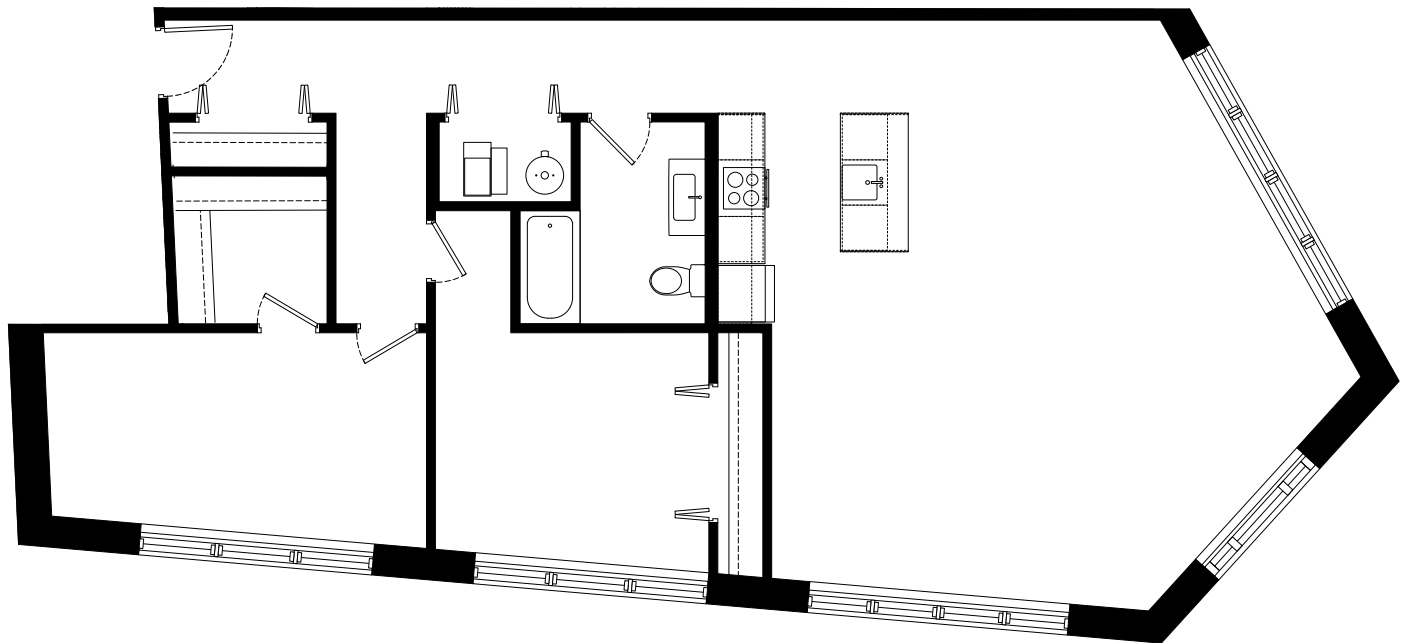

# Loft Unit 204

1246 SF | 2 Bed | 1 Bath

**313.446.8060**

➔ [obamabuilding.city](http://obamabuilding.city)  
✉ [hello@obamabuilding.city](mailto:hello@obamabuilding.city)

A DEVELOPMENT BY

the Platform