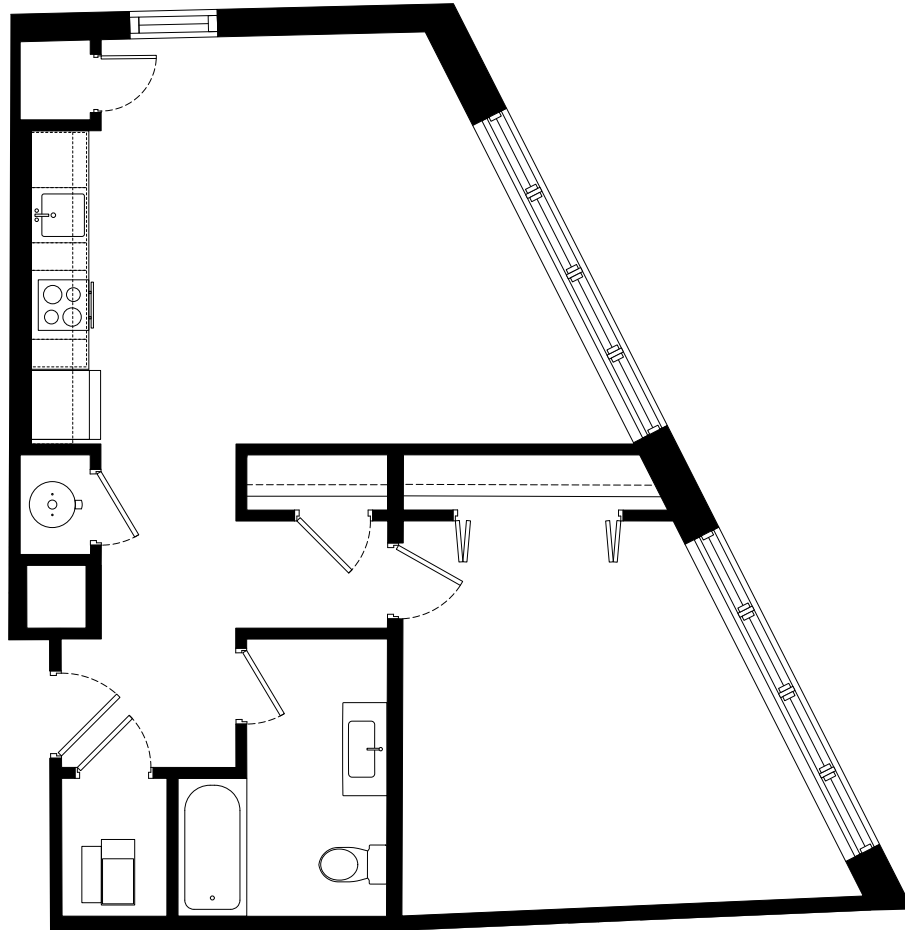

Loft Unit 201 |

704 SF | 1 Bed | 1 Bath

313.446.8060

➔ obamabuilding.city
✉ hello@obamabuilding.city

A DEVELOPMENT BY

the Platform